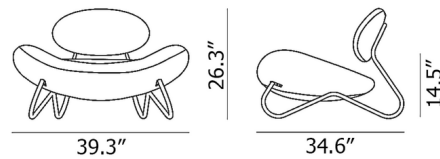

By Woud Design

Description

The Meadow Lounge Chair features organic shapes and curving lines to create an inviting, modern seat. The wide seat and ergonomic back rest are gently curved to match the contours of the human body, while the metal frame is designed to slightly sway with the users' movements. Both comfortable and stylish, Meadow makes the perfect addition to a contemporary living room or lobby.

Shown in chrome / alpine 01

Specifications

COLOR	Alpine 01
BODY FINISH	Chrome
WATTAGE	N/A
DIMMER	N/A
DIMENSIONS	39.3"W x 26.3"H x 34.6"D
BULB	N/A
COUNTRY OF ORIGIN	Poland

CLICK TO VIEW PRODUCT

Notes: