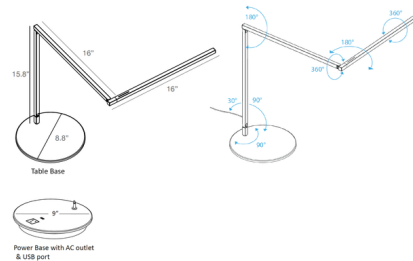

CLICK TO VIEW PRODUCT

Notes: