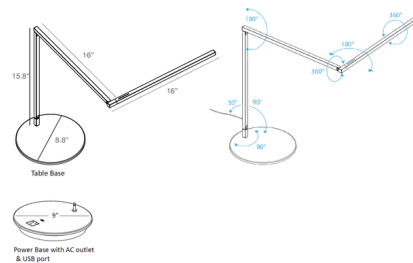

CLICK TO VIEW PRODUCT

Notes: