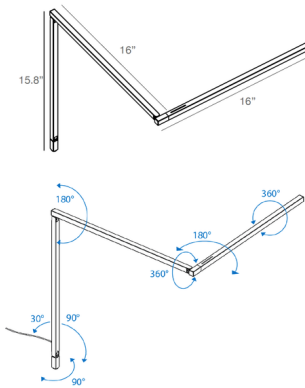

CLICK TO VIEW PRODUCT

Notes: