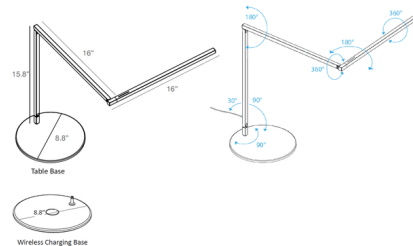

CLICK TO VIEW PRODUCT

Notes: