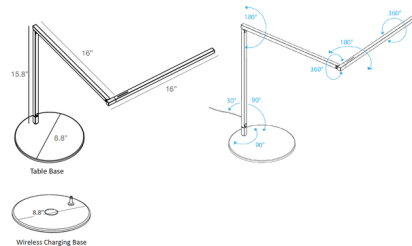

CLICK TO VIEW PRODUCT

Notes: