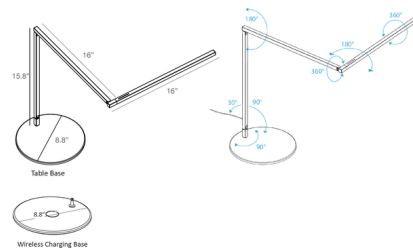

CLICK TO VIEW PRODUCT

Notes: