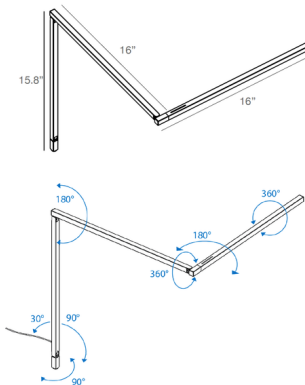

CLICK TO VIEW PRODUCT

Notes: