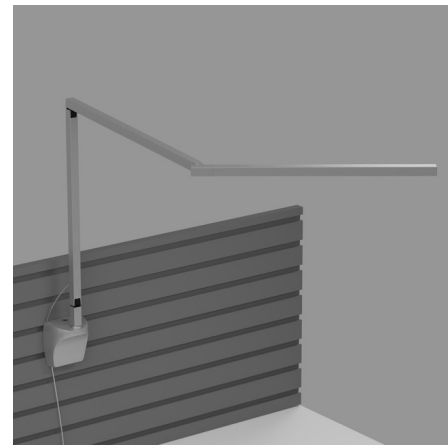

By Koncept Lighting

Description

The Z-Bar Mini Gen 4 Wall Light is defined by its sleek, minimalist silhouette, the perfect addition to a contemporary office or other workspace. Its petite size suits smaller spaces, and the finish options offer neutral tones or bright pops of color. The Z-Bar's iconic, highly flexible three-bar design is improved in Gen 4, with hidden joints for a cleaner profile and greater articulation. Each arm segment has a wide range of motion, and the head rotates 360 degrees and spins 360 degrees for further finetuning of light direction. The lamp can also collapse into a stick when not in use. The LED module and improved optics provide bright lighting with minimal harsh shadows. Brightness level can be adjusted and the light can be turned on/off using a touchstrip dimmer on the lamp head. This lamp is environmentally friendly, with its low power consumption, fully recyclable aluminum construction, and use of water-based paint. Choose from three mount options: hardwired wall mount, plug-in slatwall mount, or plug-in wall mount. Note: The 5000K color temperature is only available with the Matte Black, Matte White and Silver finishes.

Specifications

COLOR	N/A
BODY FINISH	Silver
WATTAGE	5.4W
DIMMER	Included
DIMENSIONS	12.5"H x 25.6"D
INTEGRATED LED MODULE	1 x LED/5.35W/120V LED
COUNTRY OF ORIGIN	China

Technical Information

LAMP LIFE	60000 hours
COLOR RENDERING	90 CRI
LAMP COLOR	5000K
LUMENS/WATT	99.63
LUMINOUS FLUX	533 lumens