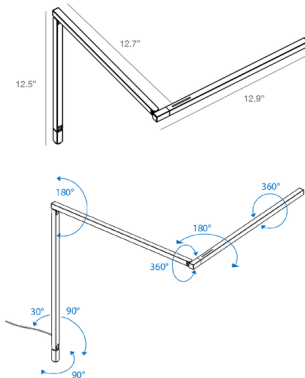

CLICK TO VIEW PRODUCT

Notes: