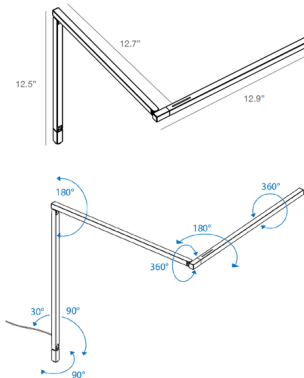

CLICK TO VIEW PRODUCT

Notes: