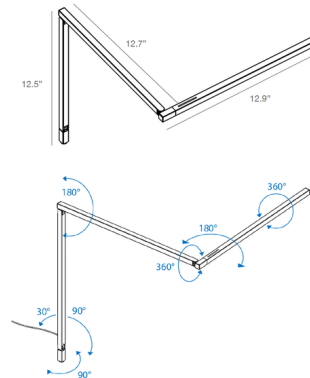

CLICK TO VIEW PRODUCT

Notes: