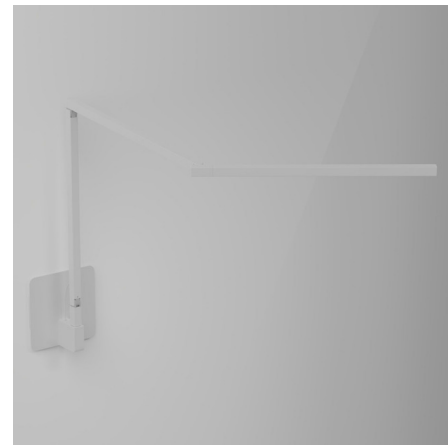

Specifications

COLOR	N/A
BODY FINISH	Matte White
WATTAGE	5.4W
DIMMER	Included
DIMENSIONS	4.5"W x 12.5"H x 25.6"D
INTEGRATED LED MODULE	1 x LED/5.35W/120V LED
COUNTRY OF ORIGIN	China

Technical Information

LAMP LIFE	60000 hours
COLOR RENDERING	90 CRI
LAMP COLOR	5000K
LUMENS/WATT	99.63
LUMINOUS FLUX	533 lumens

Shown in matte white