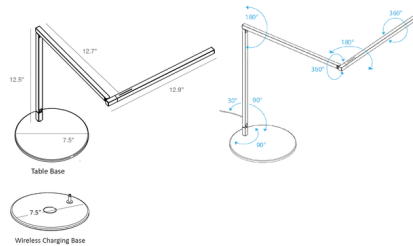

CLICK TO VIEW PRODUCT

Notes: