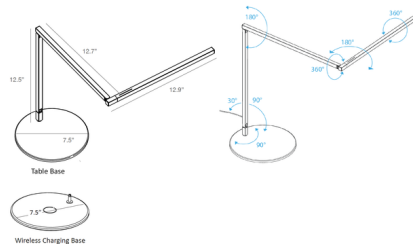

CLICK TO VIEW PRODUCT

Notes: