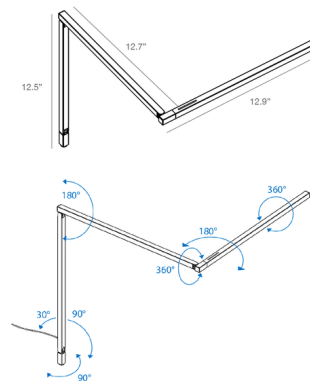

CLICK TO VIEW PRODUCT

Notes: