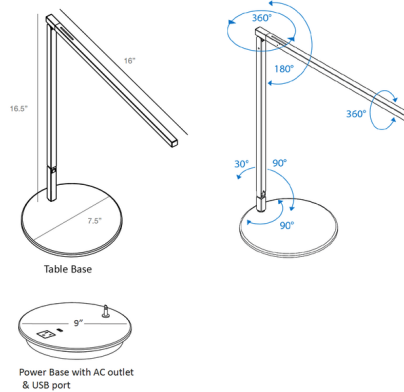

CLICK TO VIEW PRODUCT

Notes: