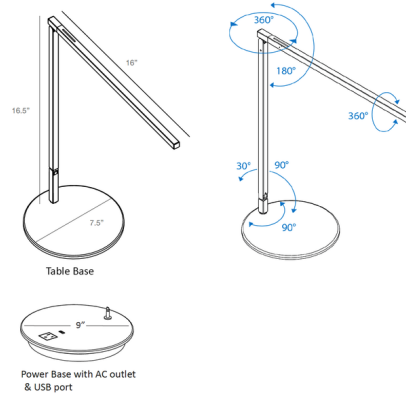

CLICK TO VIEW PRODUCT

Notes: