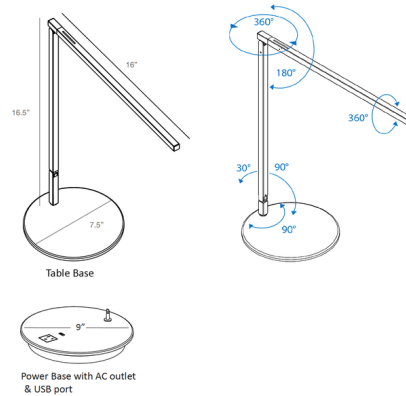

CLICK TO VIEW PRODUCT

Notes: