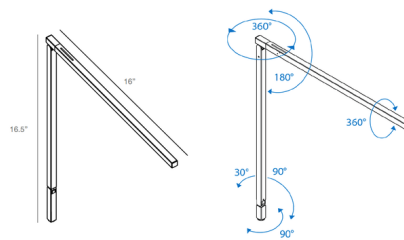

CLICK TO VIEW PRODUCT

Notes: