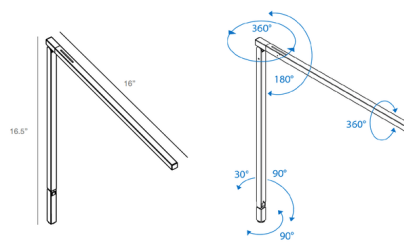

CLICK TO VIEW PRODUCT

Notes: