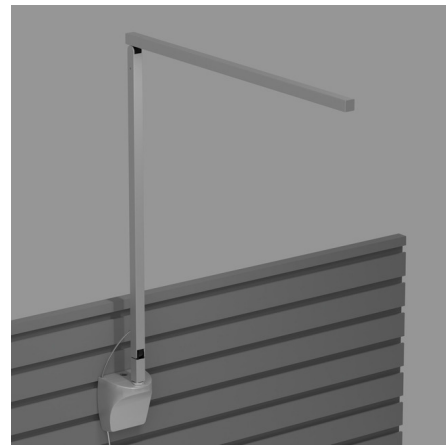

Lightology

lightology.com
866-954-4489
05-23-26

Project: _____
Company: _____
Location: _____ Fixture Type: _____
SPEC #: **KNCT202140**
Approved On: _____ Approved By: _____

Z-Bar Solo Pro Gen 4 Tunable White Plug-in Wall Light By Koncept Lighting

Description

The Z-Bar Solo Pro Gen 4 Wall Light is defined by its sleek, minimalist silhouette, the perfect addition to a contemporary office or other work area. Its simple, flexible two-bar design is improved in Gen 4, with hidden joints for a cleaner profile and greater articulation. The arm has a wide range of motion, and the head rotates 360 degrees and spins 360 degrees for precisely aiming the light. The lamp can also collapse into a stick when not in use. The LED module and improved optics provide bright lighting with minimal harsh shadows. Touch controls on the lamp head are used to turn the light on/off and adjust brightness (continuous dimming) and color temperature (tunable 2700K-5000K). Phones and other devices can be charged using the 1.5A USB-C port near the base. An occupancy sensor shuts the lamp off after 15 minutes of inactivity. Additional eco-friendly features are low power consumption, fully recyclable aluminum construction, and use of water-based paint.

Specifications

COLOR	N/A
BODY FINISH	Silver
WATTAGE	10.1W
DIMMER	Included
DIMENSIONS	16.5"H x 16"D
INTEGRATED LED MODULE	1 x LED/10.1W/120V LED
COUNTRY OF ORIGIN	China

Technical Information

LAMP LIFE	60000 hours
COLOR RENDERING	90 CRI
LAMP COLOR	Tunable White
LUMENS/WATT	96.14
LUMINOUS FLUX	971 lumens