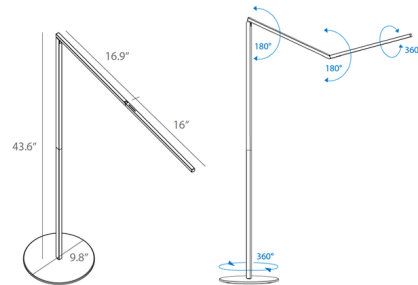

CLICK TO VIEW PRODUCT

Notes: