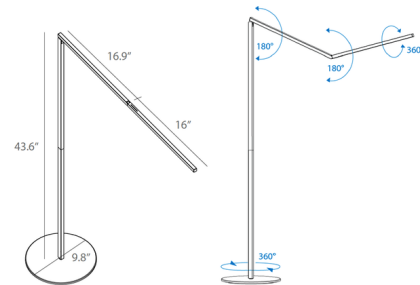

CLICK TO VIEW PRODUCT

Notes: