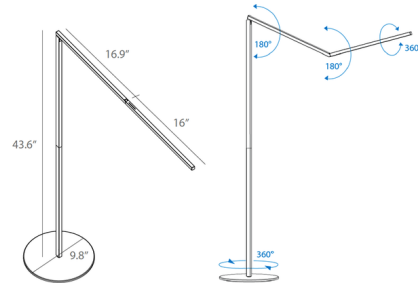

CLICK TO VIEW PRODUCT

Notes: