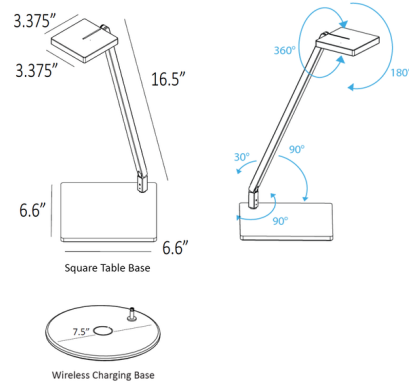

CLICK TO VIEW PRODUCT

Notes: