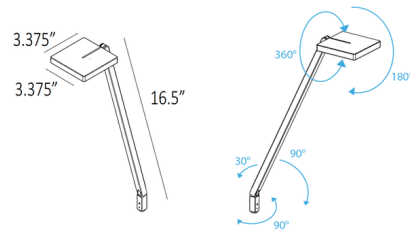

CLICK TO VIEW PRODUCT

Notes: