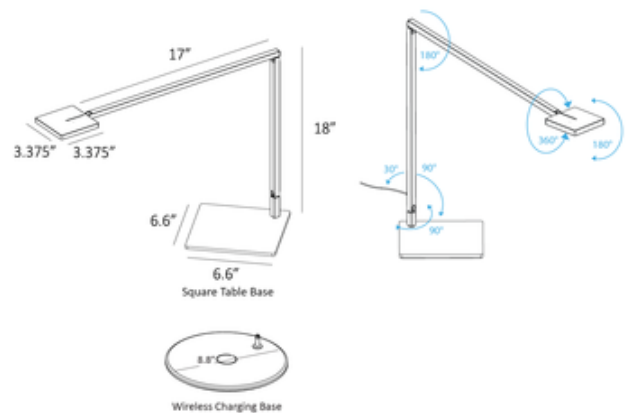

COMPANY	PROJECT	FIXTURE TYPE	APPROVED BY	DATE