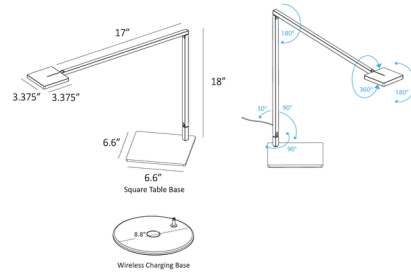

CLICK TO VIEW PRODUCT

Notes: