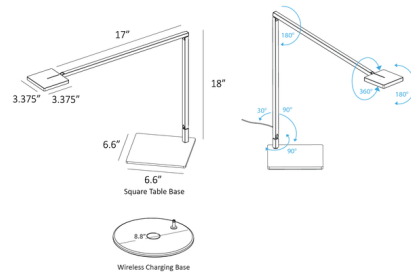

CLICK TO VIEW PRODUCT

Notes: