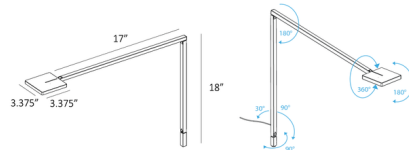

CLICK TO VIEW PRODUCT

Notes: