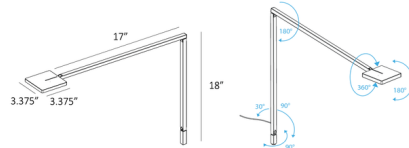

CLICK TO VIEW PRODUCT

Notes: