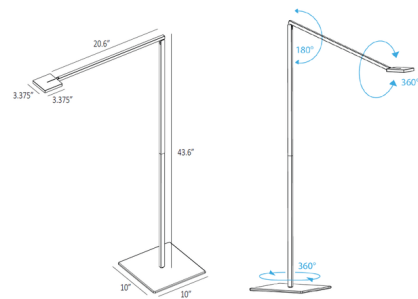

CLICK TO VIEW PRODUCT

Notes: