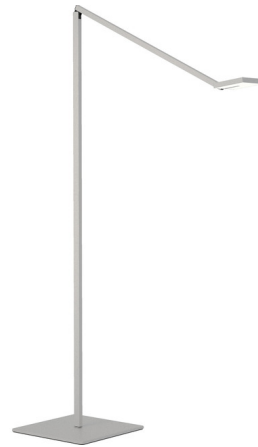

Lightology

lightology.com
866-954-4489
06-30-26

Project: _____
 Company: _____
 Location: _____ Fixture Type: _____
 SPEC #: **KNCT202194**
 Approved On: _____ Approved By: _____

Focaccia Tunable White Floor Lamp By Koncept Lighting

Description

Tall and minimal, the Focaccia Floor Lamp is perfect for any contemporary space needing an ultra-sleek, energy-efficient lighting solution. The square head casts a diffused LED light, providing concentrated task lighting with minimal harsh shadows, while its slim articulating body and swiveling head offer ultimate flexibility in aiming the light. Touch controls on the lamp head are used for power on/off, full-range dimming, and color temperature adjustment (tunable 2700K-5000K). Phones and other devices can be charged using the 1.5A USB-C port on the stem. An occupancy sensor shuts the lamp off after 15 minutes of inactivity. Additional eco-friendly features are low power consumption, fully recyclable aluminum construction, and use of water-based paint.

Specifications

COLOR	N/A
BODY FINISH	Silver
WATTAGE	7W
DIMMER	Included
DIMENSIONS	10"W x 43.6"H x 23.975"D
INTEGRATED LED MODULE	1 x LED/7W/120V LED
COUNTRY OF ORIGIN	China

Technical Information

LAMP LIFE	60000 hours
COLOR RENDERING	.90 CRI
LAMP COLOR	Tunable White
LUMENS/WATT	65.71
LUMINOUS FLUX	460 lumens

Shown in silver

CLICK TO VIEW PRODUCT

Notes: