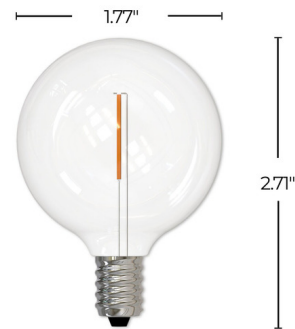

Lightology

lightology.com
866-954-4489
04-24-26

Project: _____

Company: _____

Location: _____ Fixture Type: _____

SPEC #: **BUB1202218**

Approved On: _____ Approved By: _____

G16 Candelabra Base 1W 120V 2700K 80CRI 10-PACK

By Bulbrite

Description

G16 E12 Candelabra Base Filament 1 Watt 120 Volt LED is ideal for decorative lighting. Ideal for use with string light kits. Equivalent to an 11 watt incandescent. Compatible with a variety of dimmer types (see attached manufacturer reference for dimmer compatibility). Sold as a 10-pack.

Specifications

COLOR	Clear
BODY FINISH	N/A
WATTAGE	1W
DIMMER	Standard 120V
DIMENSIONS	1.77"W x 2.71"H
BULB	G16.5/Candelabra (E12)/1W/120V LED
COUNTRY OF ORIGIN	China

Technical Information

LAMP LIFE	10000 hours
COLOR RENDERING	80 CRI
LAMP COLOR	2700K
LUMENS/WATT	45.00
LUMINOUS FLUX	45 lumens

Shown in clear

WILL IT FIT?

BASE SIZE:
E12

CLICK TO VIEW PRODUCT

Notes: