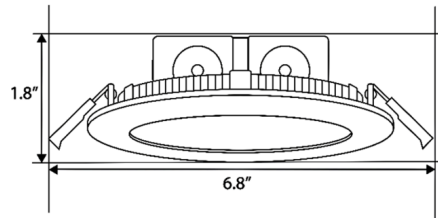

### Description

The 6 Inch Recessed Downlight with integrated junction box and trim, suitable for new construction and remodel installations. Pop in a light anywhere - no can needed. Edge lighting technology. IC rated. Equivalent to a 65 watt incandescent. Fully dimmable (see attached manufacturer reference for dimmer compatibility). Sold as a 2-pack.

### Specifications

REFLECTOR/BAFFLE COLOR	N/A
BODY FINISH	White
WATTAGE	11.6W
DIMMER	Standard 120V
DIMENSIONS	6.8"W x 1.8"H
INTEGRATED LED MODULE	LED/11.6W/120V LED
COUNTRY OF ORIGIN	China

### Technical Information

APERTURE SHAPE	Round
HOUSING HEIGHT	2"
HOUSING TYPE	Retro kit
CEILING TYPE	Drywall with Trim
FUNCTION	Downlight
LAMP LIFE	40000 hours
BEAM ANGLE	120°
COLOR RENDERING	80 CRI
LAMP COLOR	2700K
LUMENS/WATT	68.97
LUMINOUS FLUX	800 lumens