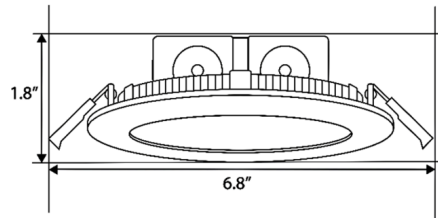

CLICK TO VIEW PRODUCT

Notes: