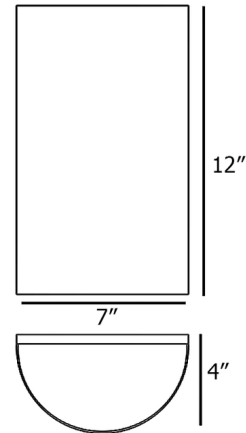

Description

The Ruby Wall Sconce will suit a variety of interior spaces with its versatile, minimalist design. Ruby features a simple, half-cylinder silhouette with a fabric shade covering the entirety of the sconce. Note: Title 20 and 24 compliant when used with an approved light bulb. Photo Veneer color options feature a wood grain pattern printed on fabric.

Shown in natural photo veneer

Specifications

COLOR	Natural Photo Veneer
BODY FINISH	N/A
WATTAGE	40W
DIMMER	Standard 120V
DIMENSIONS	7"W x 12"H x 4"D
BULB NOT INCLUDED	1 x B10/Medium (E26)/40W/120V Incandescent
OTHER BULB OPTIONS	1 x B10/Medium (E26)/120V LED
COUNTRY OF ORIGIN	United States