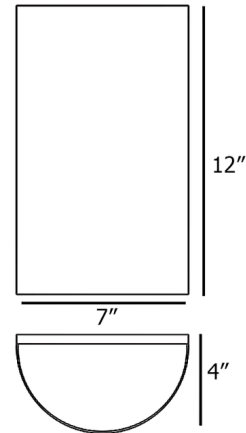

### Specifications

COLOR	Natural Photo Veneer
BODY FINISH	N/A
WATTAGE	40W
DIMMER	Standard 120V
DIMENSIONS	7"W x 12"H x 4"D
BULB NOT INCLUDED	1 x B10/Medium (E26)/40W/120V Incandescent
OTHER BULB OPTIONS	1 x B10/Medium (E26)/120V LED
COUNTRY OF ORIGIN	United States