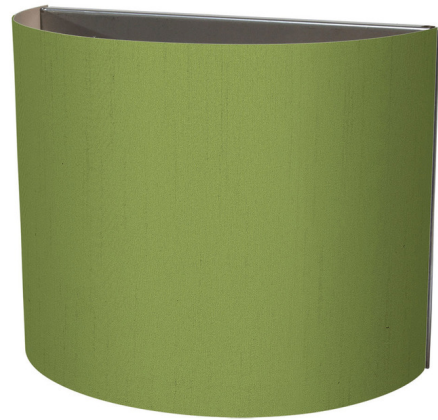

Lightology

lightology.com
866-954-4489
04-25-26

Project: _____
Company: _____
Location: _____ Fixture Type: _____
SPEC #: **SEA1202322**
Approved On: _____ Approved By: _____

Zaz Wall Sconce By Seascape

Description

The Zaz Wall Sconce will suit a variety of interior spaces with its versatile, minimalist design. Ruby features a simple, half-cylinder silhouette with a fabric shade covering the entirety of the sconce. Note: Title 20 and 24 compliant when used with an approved light bulb. Photo Veneer color options feature a wood grain pattern printed on fabric.

Shown in silk verde

Specifications

COLOR	Silk Verde
BODY FINISH	N/A
WATTAGE	40W
DIMMER	Standard 120V
DIMENSIONS	12"W x 10"H x 4"D
BULB NOT INCLUDED	1 x B10/Medium (E26)/40W/120V Incandescent
OTHER BULB OPTIONS	1 x B10/Medium (E26)/120V LED
COUNTRY OF ORIGIN	United States