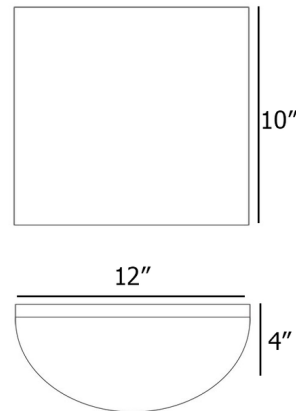

Shown in silk verde

Specifications

COLOR	Silk Verde
BODY FINISH	N/A
WATTAGE	40W
DIMMER	Standard 120V
DIMENSIONS	12"W x 10"H x 4"D
BULB NOT INCLUDED	1 x B10/Medium (E26)/40W/120V Incandescent
OTHER BULB OPTIONS	1 x B10/Medium (E26)/120V LED
COUNTRY OF ORIGIN	United States