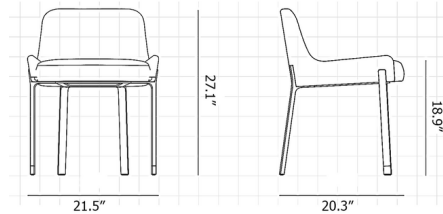

### Specifications

COLOR	Steelcut Trio 124
BODY FINISH	Black
WATTAGE	N/A
DIMMER	N/A
DIMENSIONS	21.5"W x 27.16"H x 20.3"D
BULB	N/A
COUNTRY OF ORIGIN	China

### Technical Information

PRODUCT DIMENSIONS	Seat Height: 18.9"
--------------------	--------------------

CLICK TO VIEW PRODUCT

Notes: