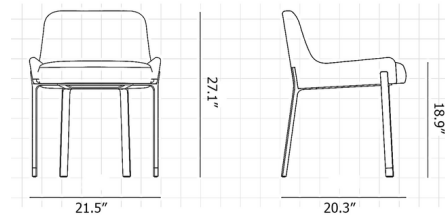

### Specifications

COLOR	Steelcut Trio 124
BODY FINISH	Black
WATTAGE	N/A
DIMMER	N/A
DIMENSIONS	21.5"W x 27.16"H x 20.3"D
BULB	N/A
COUNTRY OF ORIGIN	China

### Technical Information

PRODUCT DIMENSIONS	Seat Height: 18.9"
--------------------	--------------------

CLICK TO VIEW PRODUCT

Notes: