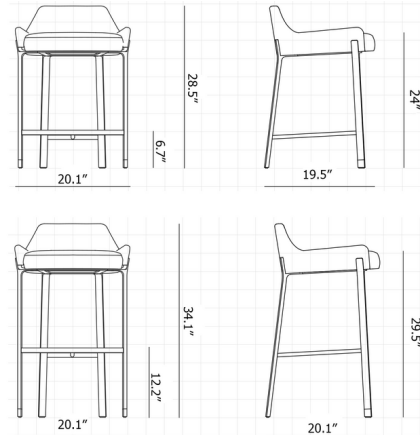

Shown in black / steelcut trio 124

Specifications

COLOR	Steelcut Trio 124
BODY FINISH	Black
WATTAGE	N/A
DIMMER	N/A
DIMENSIONS	20.1"W x 28.5"H x 19.5"D
BULB	N/A
COUNTRY OF ORIGIN	China

CLICK TO VIEW PRODUCT