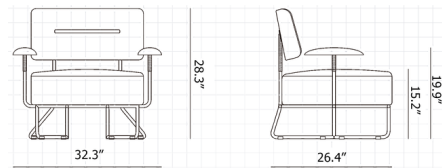

Shown in walnut / houndstooth grid

Specifications

COLOR	Houndstooth Grid
BODY FINISH	Walnut
WATTAGE	N/A
DIMMER	N/A
DIMENSIONS	32.3"W x 28.3"H x 26.4"D
BULB	N/A
COUNTRY OF ORIGIN	China

CLICK TO VIEW PRODUCT