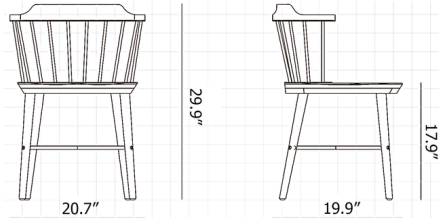

Shown in black / natural walnut

Specifications

COLOR	Natural Walnut
BODY FINISH	Black
WATTAGE	N/A
DIMMER	N/A
DIMENSIONS	20.7"W x 29.9"H x 19.9"D
BULB	N/A
COUNTRY OF ORIGIN	China

CLICK TO VIEW PRODUCT

Notes: