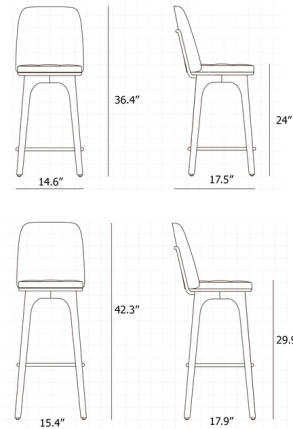

By Stellar Works

Description

The Utility Counter/Bar Chair offers a sophisticated take on a classic industrial design. The chair's shape is inspired by utilitarian chairs seen in workshops and factories but fashionably elevated by a luxurious leather seat, solid walnut legs, and gold-colored steel footrest. Utility's combination of styles makes it a perfect addition to residential and commercial interiors alike. Note: Caress Black Leather upholstery is only available in Counter height.

Shown in natural walnut / bellagio black leather

Specifications

| | |
|-------------------|-----------------------------|
| COLOR | Bellagio Black Leather |
| BODY FINISH | Natural Walnut |
| WATTAGE | N/A |
| DIMMER | N/A |
| DIMENSIONS | 14.56"W x 36.41"H x 17.51"D |
| BULB | N/A |
| COUNTRY OF ORIGIN | China |