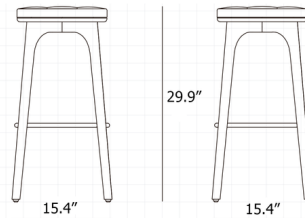

By Stellar Works

Description

The Utility Counter / Bar Stool offers a sophisticated take on a classic industrial design. The stool's shape is inspired by utilitarian stools seen in workshops and factories but fashionably elevated by a luxurious leather seat, solid wood legs, and gold-colored steel footrest. Utility's combination of styles makes it a perfect addition to residential and commercial interiors alike. Note: Crystal Chestnut Leather is only available in Counter height, and Crystal Black Leather is only available in Bar height.

Shown in natural walnut / bellagio black leather

Specifications

COLOR	Bellagio Black Leather
BODY FINISH	Natural Walnut
WATTAGE	N/A
DIMMER	N/A
DIMENSIONS	15.4"W x 29.9"H x 15.4"D
BULB	N/A
COUNTRY OF ORIGIN	China