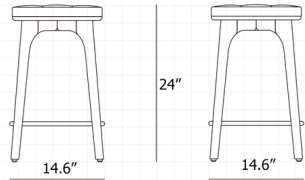

By Stellar Works

Description

The Utility Counter / Bar Stool offers a sophisticated take on a classic industrial design. The stool's shape is inspired by utilitarian stools seen in workshops and factories but fashionably elevated by a luxurious leather seat, solid wood legs, and gold-colored steel footrest. Utility's combination of styles makes it a perfect addition to residential and commercial interiors alike. Note: Crystal Chestnut Leather is only available in Counter height, and Crystal Black Leather is only available in Bar height.

Shown in natural walnut / bellagio black leather

Specifications

COLOR	Bellagio Black Leather
BODY FINISH	Natural Walnut
WATTAGE	N/A
DIMMER	N/A
DIMENSIONS	15.4"W x 29.9"H x 15.4"D
BULB	N/A
COUNTRY OF ORIGIN	China