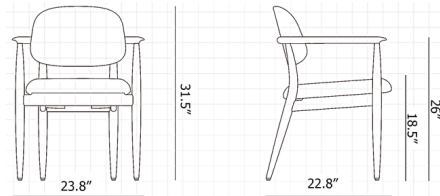

### Specifications

COLOR	Black Leather
BODY FINISH	Natural Walnut
WATTAGE	N/A
DIMMER	N/A
DIMENSIONS	23.8"W x 31.5"H x 22.8"D
BULB	N/A
COUNTRY OF ORIGIN	China

CLICK TO VIEW PRODUCT

Notes: