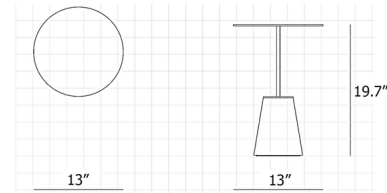

Shown in white marble / antique gold

Specifications

COLOR	Antique Gold
BODY FINISH	White Marble
WATTAGE	N/A
DIMMER	N/A
DIMENSIONS	13"W x 19.7"H x 13"D
BULB	N/A
COUNTRY OF ORIGIN	China

CLICK TO VIEW PRODUCT