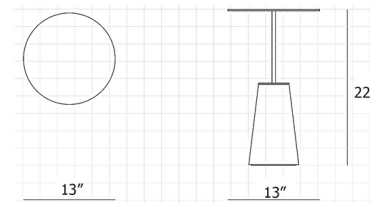

Shown in white marble / antique gold

Specifications

COLOR	Antique Gold
BODY FINISH	White Marble
WATTAGE	N/A
DIMMER	N/A
DIMENSIONS	13"W x 19.7"H x 13"D
BULB	N/A
COUNTRY OF ORIGIN	China

CLICK TO VIEW PRODUCT