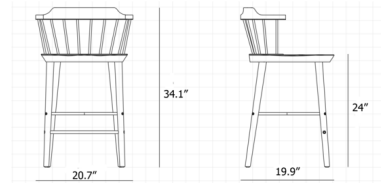

### Specifications

COLOR	Natural Walnut
BODY FINISH	Black
WATTAGE	N/A
DIMMER	N/A
DIMENSIONS	20.7\"W x 39.5\"H x 19.9\"D
BULB	N/A
COUNTRY OF ORIGIN	China

CLICK TO VIEW PRODUCT

Notes: