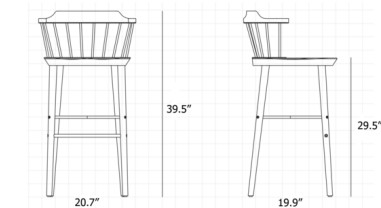

### Specifications

COLOR	Natural Walnut
BODY FINISH	Black
WATTAGE	N/A
DIMMER	N/A
DIMENSIONS	20.7\"W x 39.5\"H x 19.9\"D
BULB	N/A
COUNTRY OF ORIGIN	China

CLICK TO VIEW PRODUCT

Notes: