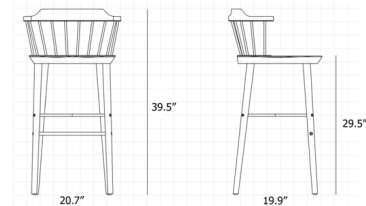

Shown in black / natural walnut

Specifications

COLOR	Natural Walnut
BODY FINISH	Black
WATTAGE	N/A
DIMMER	N/A
DIMENSIONS	20.7\"W x 39.5\"H x 19.9\"D
BULB	N/A
COUNTRY OF ORIGIN	China

CLICK TO VIEW PRODUCT

Notes: