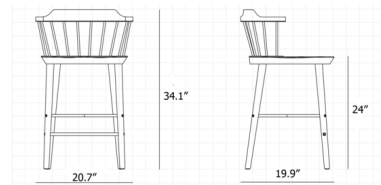

Shown in black / natural walnut

Specifications

COLOR	Natural Walnut
BODY FINISH	Black
WATTAGE	N/A
DIMMER	N/A
DIMENSIONS	20.7\"W x 39.5\"H x 19.9\"D
BULB	N/A
COUNTRY OF ORIGIN	China

CLICK TO VIEW PRODUCT

Notes: