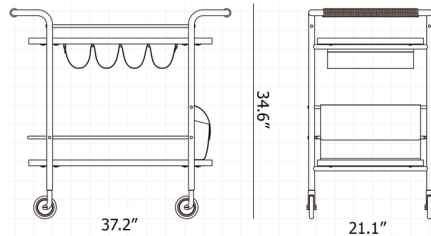

By Stellar Works

Description

The Valet Bar Cart is the perfect accent piece for a home mixologist. The cart's sleek tubular design is enhanced by the warming touch of walnut veneer shelves, brass-plated wheels and crossbars, and natural leather accents. The top shelf serves a surface for mixing drinks, while the bottom shelf can be used to store bottles and glassware. A leather sling wine rack is attached to the underside of the top shelf, and a leather saddle bag can be used to store other essentials. The cart also includes a handy bottle opener attached to the frame by a leather cord.

Shown in black / walnut

Specifications

COLOR	Walnut
BODY FINISH	Black
WATTAGE	N/A
DIMMER	N/A
DIMENSIONS	37.2"W x 34.6"H x 21.1"D
BULB	N/A
COUNTRY OF ORIGIN	China

CLICK TO VIEW PRODUCT

Notes: