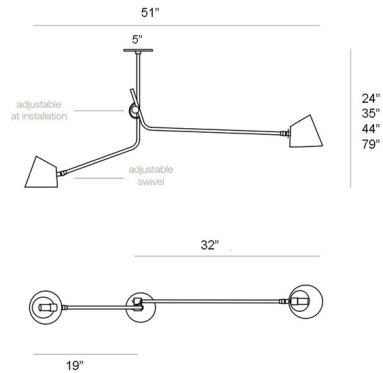

By Darmes

Description

The Hartau Double Pendant brings a clean classic look to your interior space that offer multi functions. The adjustable arms direct light just where you want it while the open shades emit light both upward and downward. Accent colors on the joints adds a pop of color. Available in four fixed overall height options.

Shown in matte black / black anodized

Specifications

COLOR Black Anodized
 BODY FINISH Matte Black
 WATTAGE 16W
 DIMMER Standard 120V
 DIMENSIONS 51"W x 24"H x 6"D
 BULB INCLUDED 2 x JCD/G9/8W/120V LED
 COUNTRY OF ORIGIN Canada