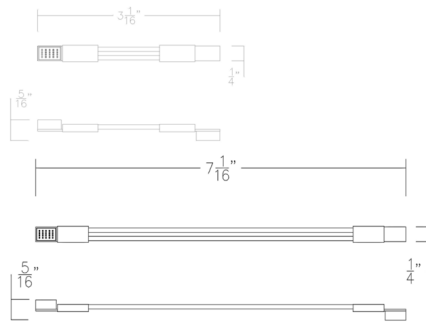

## Pixels Joiner Cable By WAC Lighting

### Description

The Joiner Cable connects tape / Pixels light sheet sections. Can be mounted on ceiling or wall in all orientations. Designed for use with WAC Lighting Pixels Light Sheet.

Shown in white

### Specifications

COLOR	White
BODY FINISH	N/A
WATTAGE	N/A
DIMMER	N/A
DIMENSIONS	2"L
BULB	N/A

CLICK TO VIEW PRODUCT

Notes: