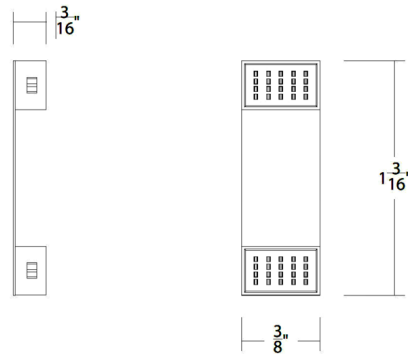

Description

The I Connector connects tape / Pixels light sheet sections. Can be mounted on ceiling or wall in all orientations. Designed for use with WAC Lighting Pixels Light Sheet.

Shown in white

Specifications

COLOR	White
BODY FINISH	N/A
WATTAGE	N/A
DIMMER	N/A
DIMENSIONS	1.19"L x 0.38"W
BULB	N/A

CLICK TO VIEW PRODUCT

Notes: