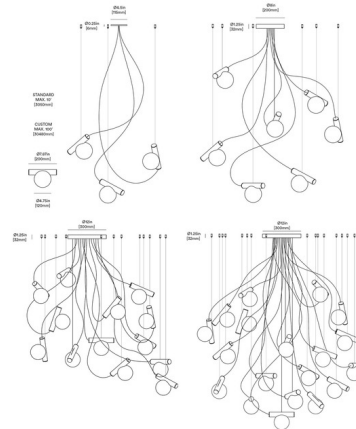

By Anony

Description

The Node Chandelier uses the language of circles to present a delicate imbalance. A glass sphere traces its perimeter through a steel cylinder, attached at the source of light - the node. Three pendants cascade from a single canopy, creating an intriguing contrast of material and opacity. Note: Finish refers to the finish of the ceiling canopy; color refers to the color of the cylinder on the pendant. Only the 3-light comes with the black canopy.

Specifications

COLOR Matte Black
 BODY FINISH Sandtex Black
 WATTAGE 6W
 DIMMER Low Voltage Electronic
 DIMENSIONS 7.87"W x 4.75"H x 4.75"D
 BULB INCLUDED 3 x LED/G4 (bipin)/2W/120V LED
 COUNTRY OF ORIGIN Canada

Technical Information

LAMP LIFE 15000 hours
 COLOR RENDERING 90 CRI
 LAMP COLOR 2700K
 LUMENS/WATT 345.00
 LUMINOUS FLUX 690 lumens

Shown in sandtex black / matte black

CLICK TO VIEW PRODUCT

Notes: