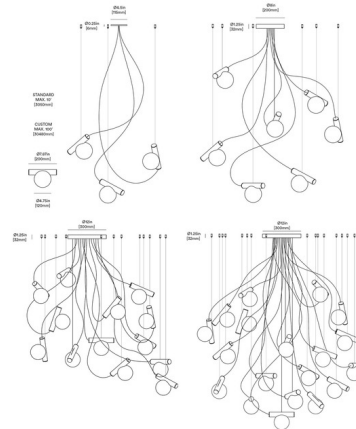

By Anony

Description

The Node Chandelier uses the language of circles to present a delicate imbalance. A glass sphere traces its perimeter through a steel cylinder, attached at the source of light - the node. Three pendants cascade from a single canopy, creating an intriguing contrast of material and opacity. Note: Finish refers to the finish of the ceiling canopy; color refers to the color of the cylinder on the pendant. Only the 3-light comes with the black canopy.

Specifications

COLOR Matte Black
BODY FINISH Sandtex Black
WATTAGE 6W
DIMMER Low Voltage Electronic
DIMENSIONS 7.87"W x 4.75"H x 4.75"D
BULB INCLUDED 3 x LED/G4 (bipin)/2W/120V LED
COUNTRY OF ORIGIN Canada

Technical Information

LAMP LIFE 15000 hours
COLOR RENDERING 90 CRI
LAMP COLOR 2700K
LUMENS/WATT 345.00
LUMINOUS FLUX 690 lumens

Shown in sandtex black / matte black

CLICK TO VIEW PRODUCT

Notes: