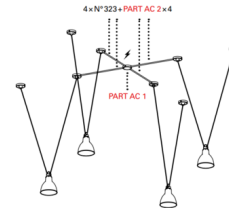

CLICK TO VIEW PRODUCT

Notes: