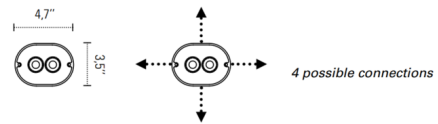

Description

AC3 Connection Accessory for creating custom configurations with DCW Editions Les Acrobates De Gras pendants. Features four connection points for AC2 tube accessory to feed allowing pendants to hang. No power required for this accessory.

Shown in black

Specifications

COLOR	N/A
BODY FINISH	Black
WATTAGE	N/A
DIMMER	N/A
DIMENSIONS	4.5"W x 3.5"D
BULB	N/A
COUNTRY OF ORIGIN	China

CLICK TO VIEW PRODUCT

Notes: