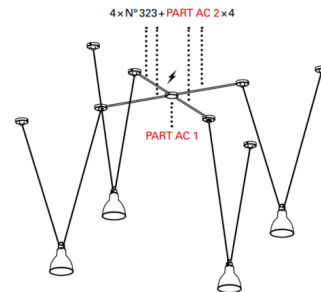

Lightology

lightology.com
866-954-4489
05-24-26

Project: _____

Company: _____

Location: _____ Fixture Type: _____

SPEC #: **DCW1202423**

Approved On: _____ Approved By: _____

Les Acrobates De Gras AC2 Tube/Wire Accessory By DCW Editions

Description

AC2 Stainless Steel tube and wire accessory for creating custom configurations with DCW Editions Les Acrobates De Gras pendants.

Specifications

COLOR	N/A
BODY FINISH	Stainless Steel
WATTAGE	N/A
DIMMER	N/A
DIMENSIONS	19.7"L
BULB	N/A
COUNTRY OF ORIGIN	China

Notes:

Shown in stainless steel

CLICK TO VIEW PRODUCT