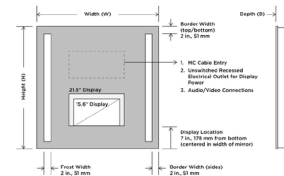

CLICK TO VIEW PRODUCT

Notes: