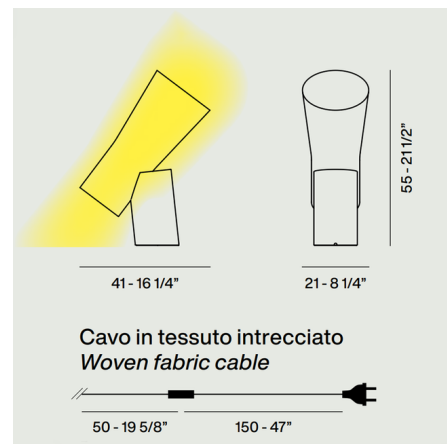

By Foscarini

Description

Designed by Rodolfo Dordoni, the Nile is a decorative lamp of remarkable character, with a vivid presence that brings sophisticated elegance to any space. Already beautiful when off, it takes on even more allure when the light filters through the precious blown glass, shining down to the surface below and upward through the two open sides of the diffuser. Carrara or Marquina marble base. On/off switch on cable.

Shown in white / white

Specifications

COLOR White
BODY FINISH White
WATTAGE 18W
DIMMER N/A
DIMENSIONS 8.25"W x 21.5"H x 16.25"D
BULB NOT INCLUDED 1 x A19/Medium (E26)/18W/120V LED

CLICK TO VIEW PRODUCT

Notes: