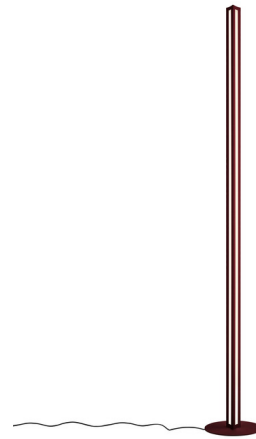

## Chiaroscuro Floor Lamp

By Foscarini

### Description

Designed by Alberto Meda and Francesco Meda, Chiaroscuro stems from a design challenge: to explore the possibility of enhancing the functionality of a classic luminator, which by definition only emits indirect up light. The elegant and lightweight body, which is totally illuminated and not just illuminating, was the goal which led to the definition of the shape, the choice of materials and manufacturing technologies. Chiaroscuro casts both a powerful indirect light, originating from the LED inserted at the top, as well as an indirect light on the wall or diffused into the room depending on how the lamp is adjusted, thanks to the LED strip housed inside. Dimmer on cord.

### Specifications

COLOR	N/A
BODY FINISH	Dark Red
WATTAGE	42.5W
DIMMER	Included
DIMENSIONS	9.88"W x 72"H
INTEGRATED LED MODULE	1 x LED/42.5W/120V LED

### Technical Information

COLOR RENDERING	81 CRI
LAMP COLOR	2700K
LUMENS/WATT	111.29
LUMINOUS FLUX	4730 lumens

Shown in dark red

CLICK TO VIEW PRODUCT

Notes: