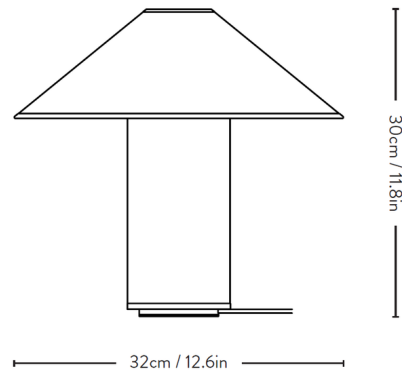

Shown in white / black / white / black

Specifications

COLOR	White / Black
BODY FINISH	White / Black
WATTAGE	40W
DIMMER	Included
DIMENSIONS	12.6"W x 11.8"H
BULB NOT INCLUDED	1 x B10/Candelabra (E12)/40W/120V Incandescent
OTHER BULB OPTIONS	1 x B10/Candelabra (E12)/120V LED
COUNTRY OF ORIGIN	China