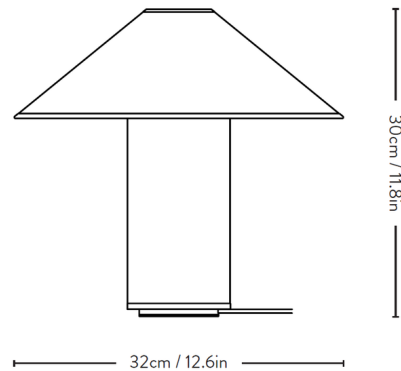

### Specifications

COLOR . . . . . White / Merlot  
BODY FINISH . . . . . White / Merlot  
WATTAGE . . . . . 40W  
DIMMER . . . . . Included  
DIMENSIONS . . . . . 12.6"W x 11.8"H  
BULB NOT INCLUDED . . . . . 1 x B10/Candelabra (E12)/40W/120V Incandescent  
OTHER BULB OPTIONS . . . . . 1 x B10/Candelabra (E12)/120V LED  
COUNTRY OF ORIGIN . . . . . China