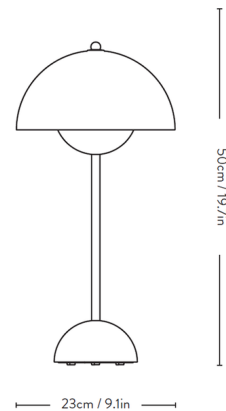

By &Tradition

Description

The Flowerpot VP3 Table Lamp celebrates vintage style while expressing modern simplicity. Hemispheres crafted out of spun metal are arranged facing each other to form the shade, and the rounded profile is echoed at the base. With its wide selection of finishes, the Flowerpot can blend seamlessly into your space or add a bright dash of accent color. Use a pair as bedside table lamps, or place one in a conversation area to create a chic, inviting atmosphere.

Shown in cobalt blue / cobalt blue

Specifications

COLOR	Cobalt Blue
BODY FINISH	Cobalt Blue
WATTAGE	7W
DIMMER	N/A
DIMENSIONS	9.1"W x 19.7"H
BULB NOT INCLUDED	1 x A19/Medium (E26)/7W/120V LED
COUNTRY OF ORIGIN	China