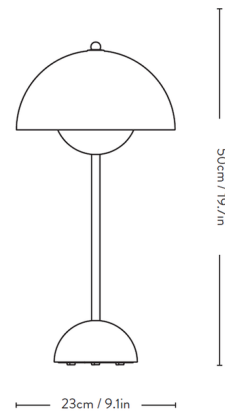

### Description

The Flowerpot VP3 Table Lamp celebrates vintage style while expressing modern simplicity. Hemispheres crafted out of spun metal are arranged facing each other to form the shade, and the rounded profile is echoed at the base. With its wide selection of finishes, the Flowerpot can blend seamlessly into your space or add a bright dash of accent color. Use a pair as bedside table lamps, or place one in a conversation area to create a chic, inviting atmosphere.

### Specifications

COLOR	Vermilion Red
BODY FINISH	Vermilion Red
WATTAGE	7W
DIMMER	N/A
DIMENSIONS	9.1"W x 19.7"H
BULB NOT INCLUDED	1 x A19/Medium (E26)/7W/120V LED
COUNTRY OF ORIGIN	China

CLICK TO VIEW PRODUCT