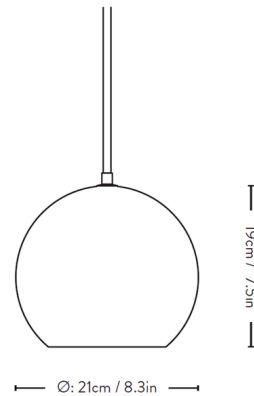

Description

With its bold spherical silhouette, the Topan VP6 Pendant was truly ahead of its time when developed in 1959, and was a precursor to the Pop Art Movement. The shade is skillfully spun from a single piece of aluminum into its perfectly rounded form. Not only a source of illumination, this sculptural piece is a chic decorative element for your space whether suspended alone or in clusters.

Shown in vermilion red / vermilion red

Specifications

COLOR	Vermilion Red
BODY FINISH	Vermilion Red
WATTAGE	40W
DIMMER	Standard 120V
DIMENSIONS	8.3"W x 7.5"H
BULB NOT INCLUDED	1 x A19/Medium (E26)/40W/120V Incandescent
OTHER BULB OPTIONS	1 x A19/Medium (E26)/120V LED
COUNTRY OF ORIGIN	China